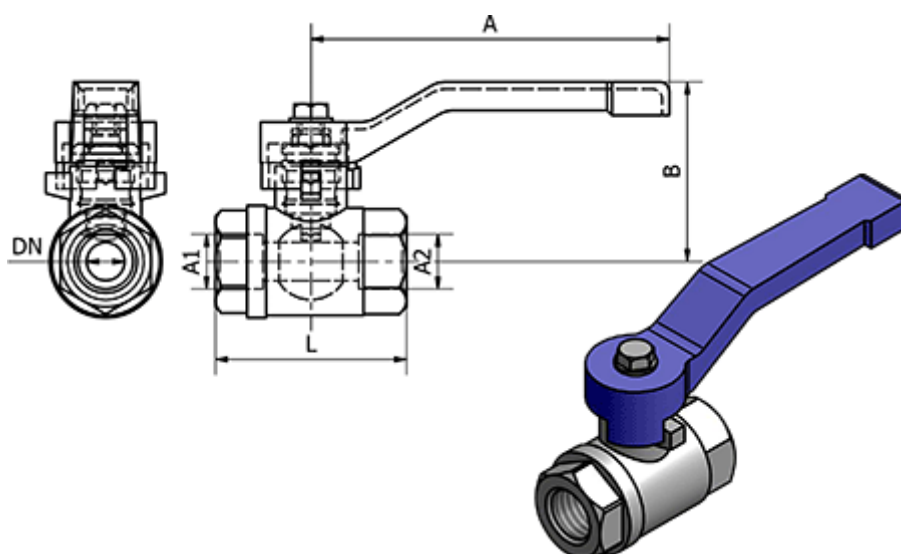

Data Sheet

Article number: 58633405E

Description: Ball Valve 334.05-E, - G 3/4"
Ball Valve

Measures

A	= 98
B	= 45
DN	= 19
L	= 55
Thread A1	= G 3/4"
Thread A2	= G 3/4"